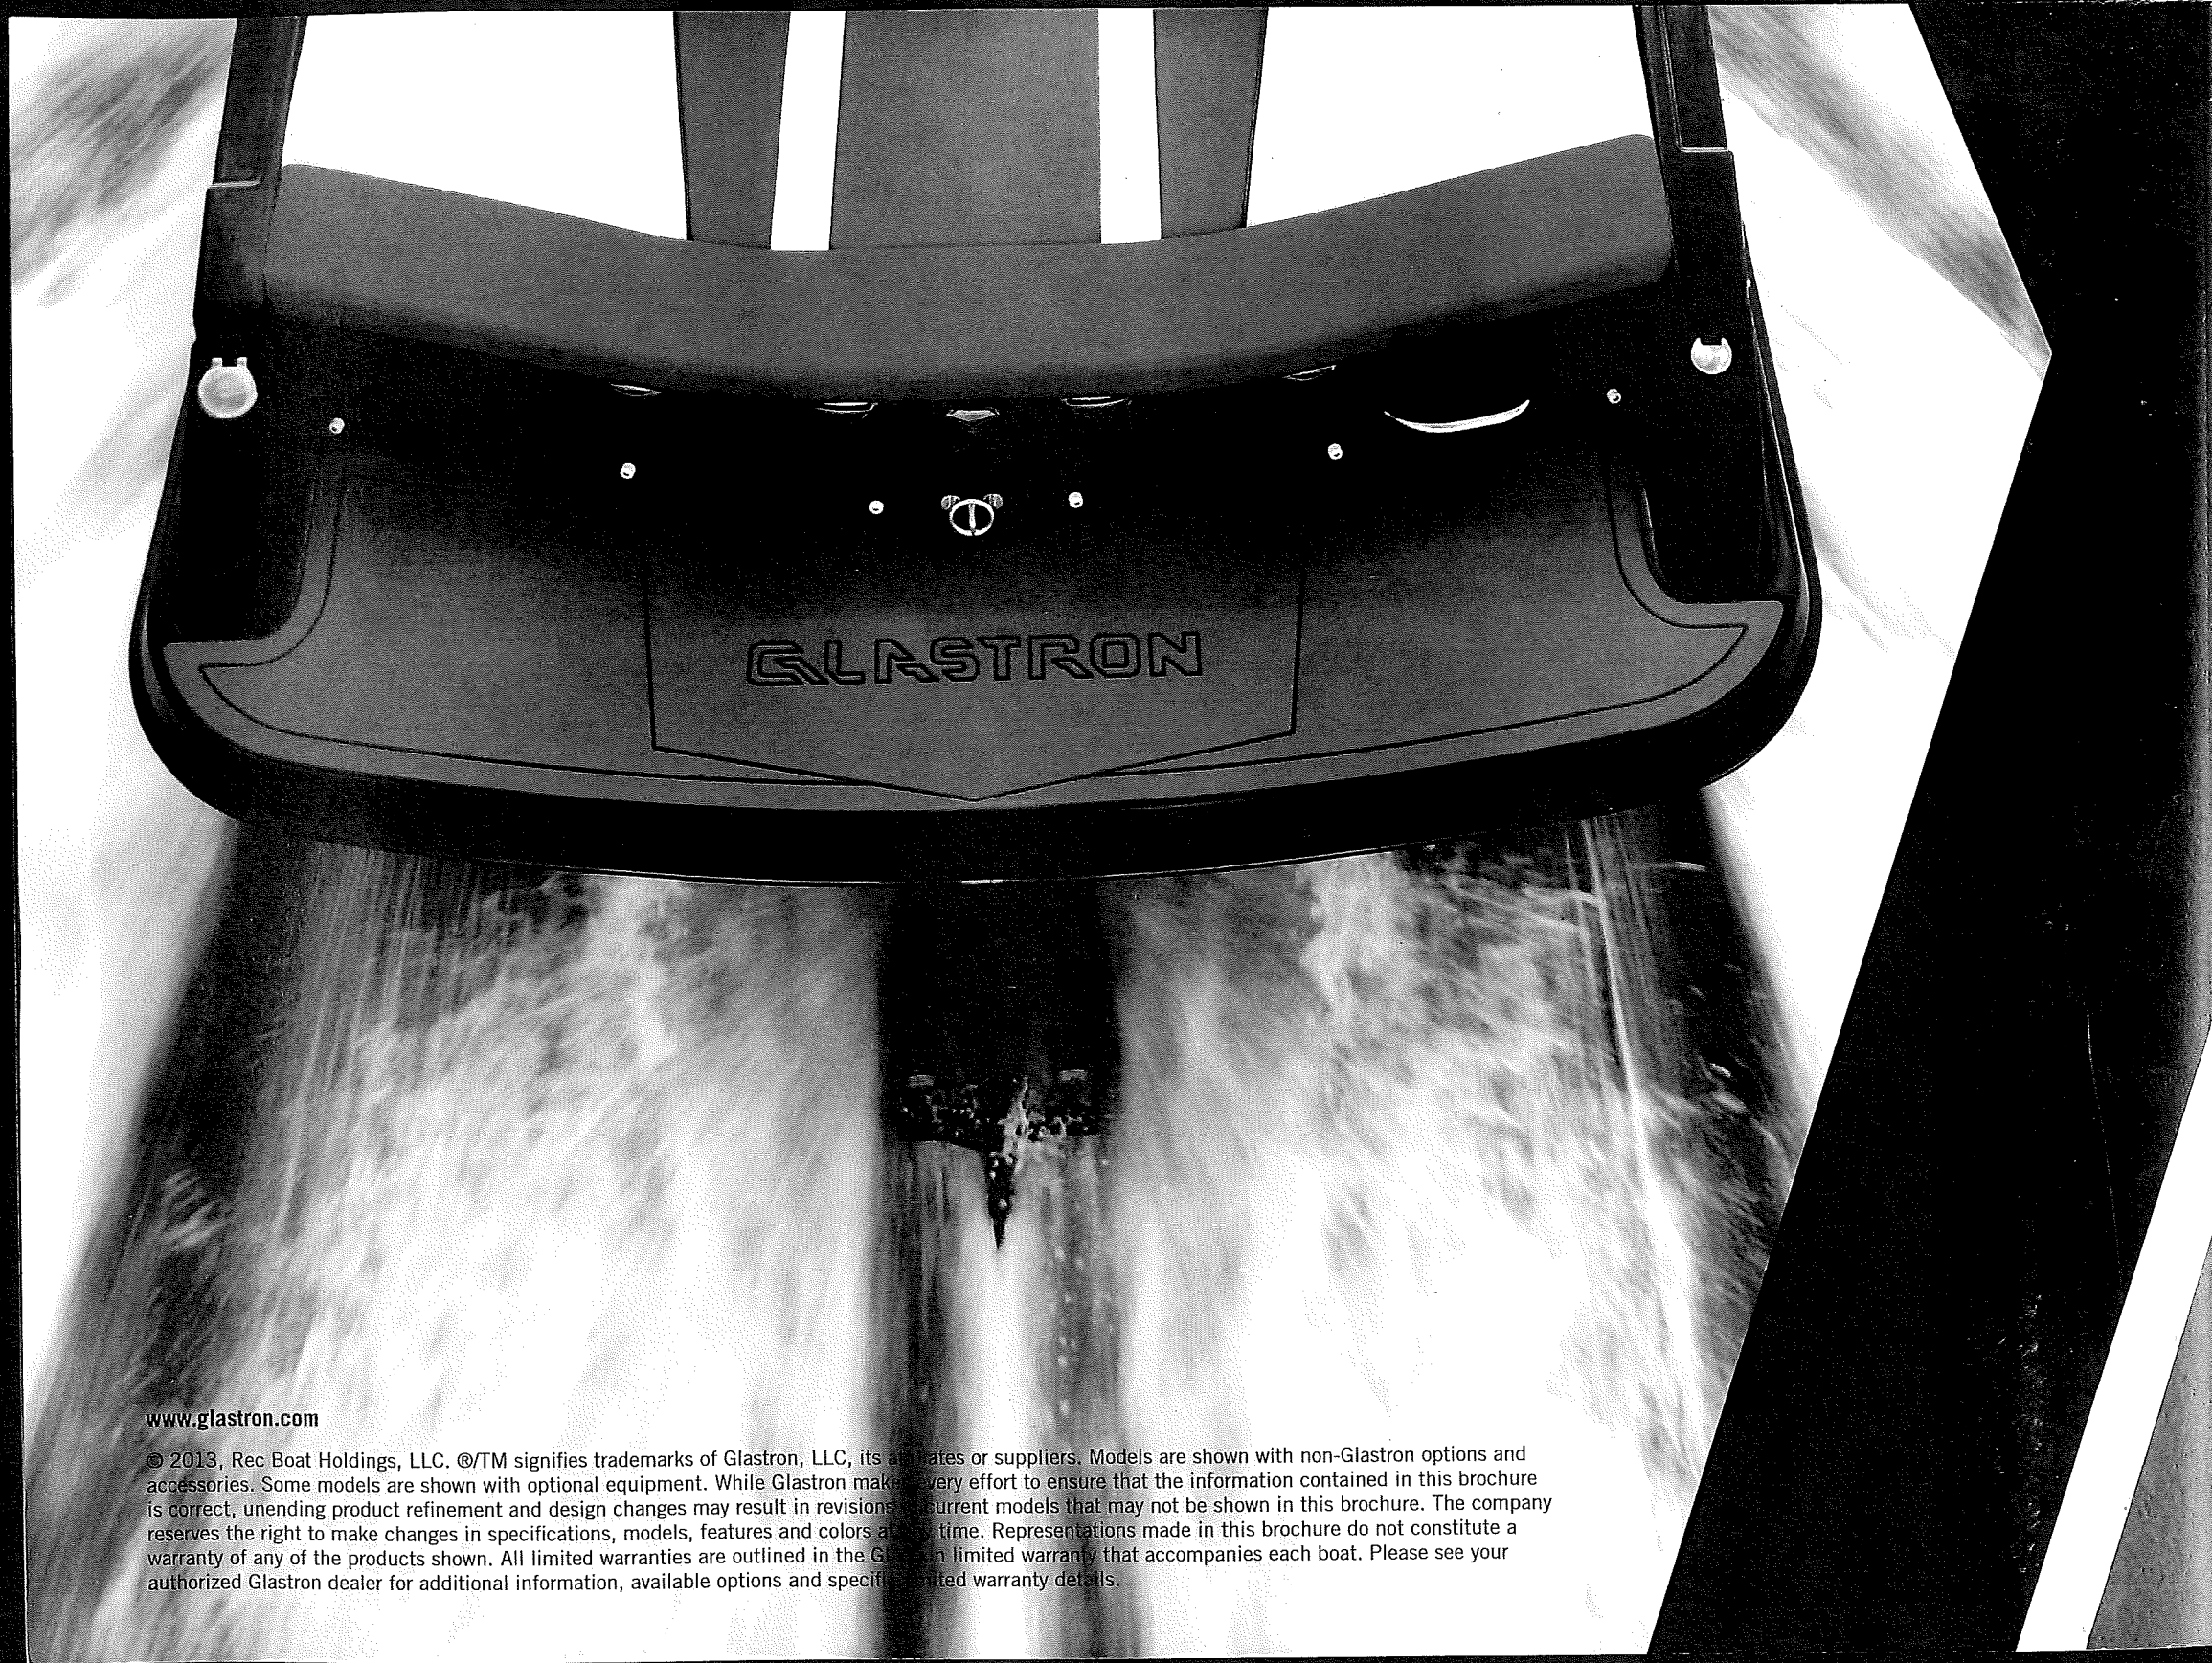

www.glastron.com

© 2013, Rec Boat Holdings, LLC. ®/TM signifies trademarks of Glastron, LLC, its affiliates or suppliers. Models are shown with non-Glastron options and accessories. Some models are shown with optional equipment. While Glastron makes every effort to ensure that the information contained in this brochure is correct, unending product refinement and design changes may result in revisions to current models that may not be shown in this brochure. The company reserves the right to make changes in specifications, models, features and colors at any time. Representations made in this brochure do not constitute a warranty of any of the products shown. All limited warranties are outlined in the Glastron limited warranty that accompanies each boat. Please see your authorized Glastron dealer for additional information, available options and specific limited warranty details.